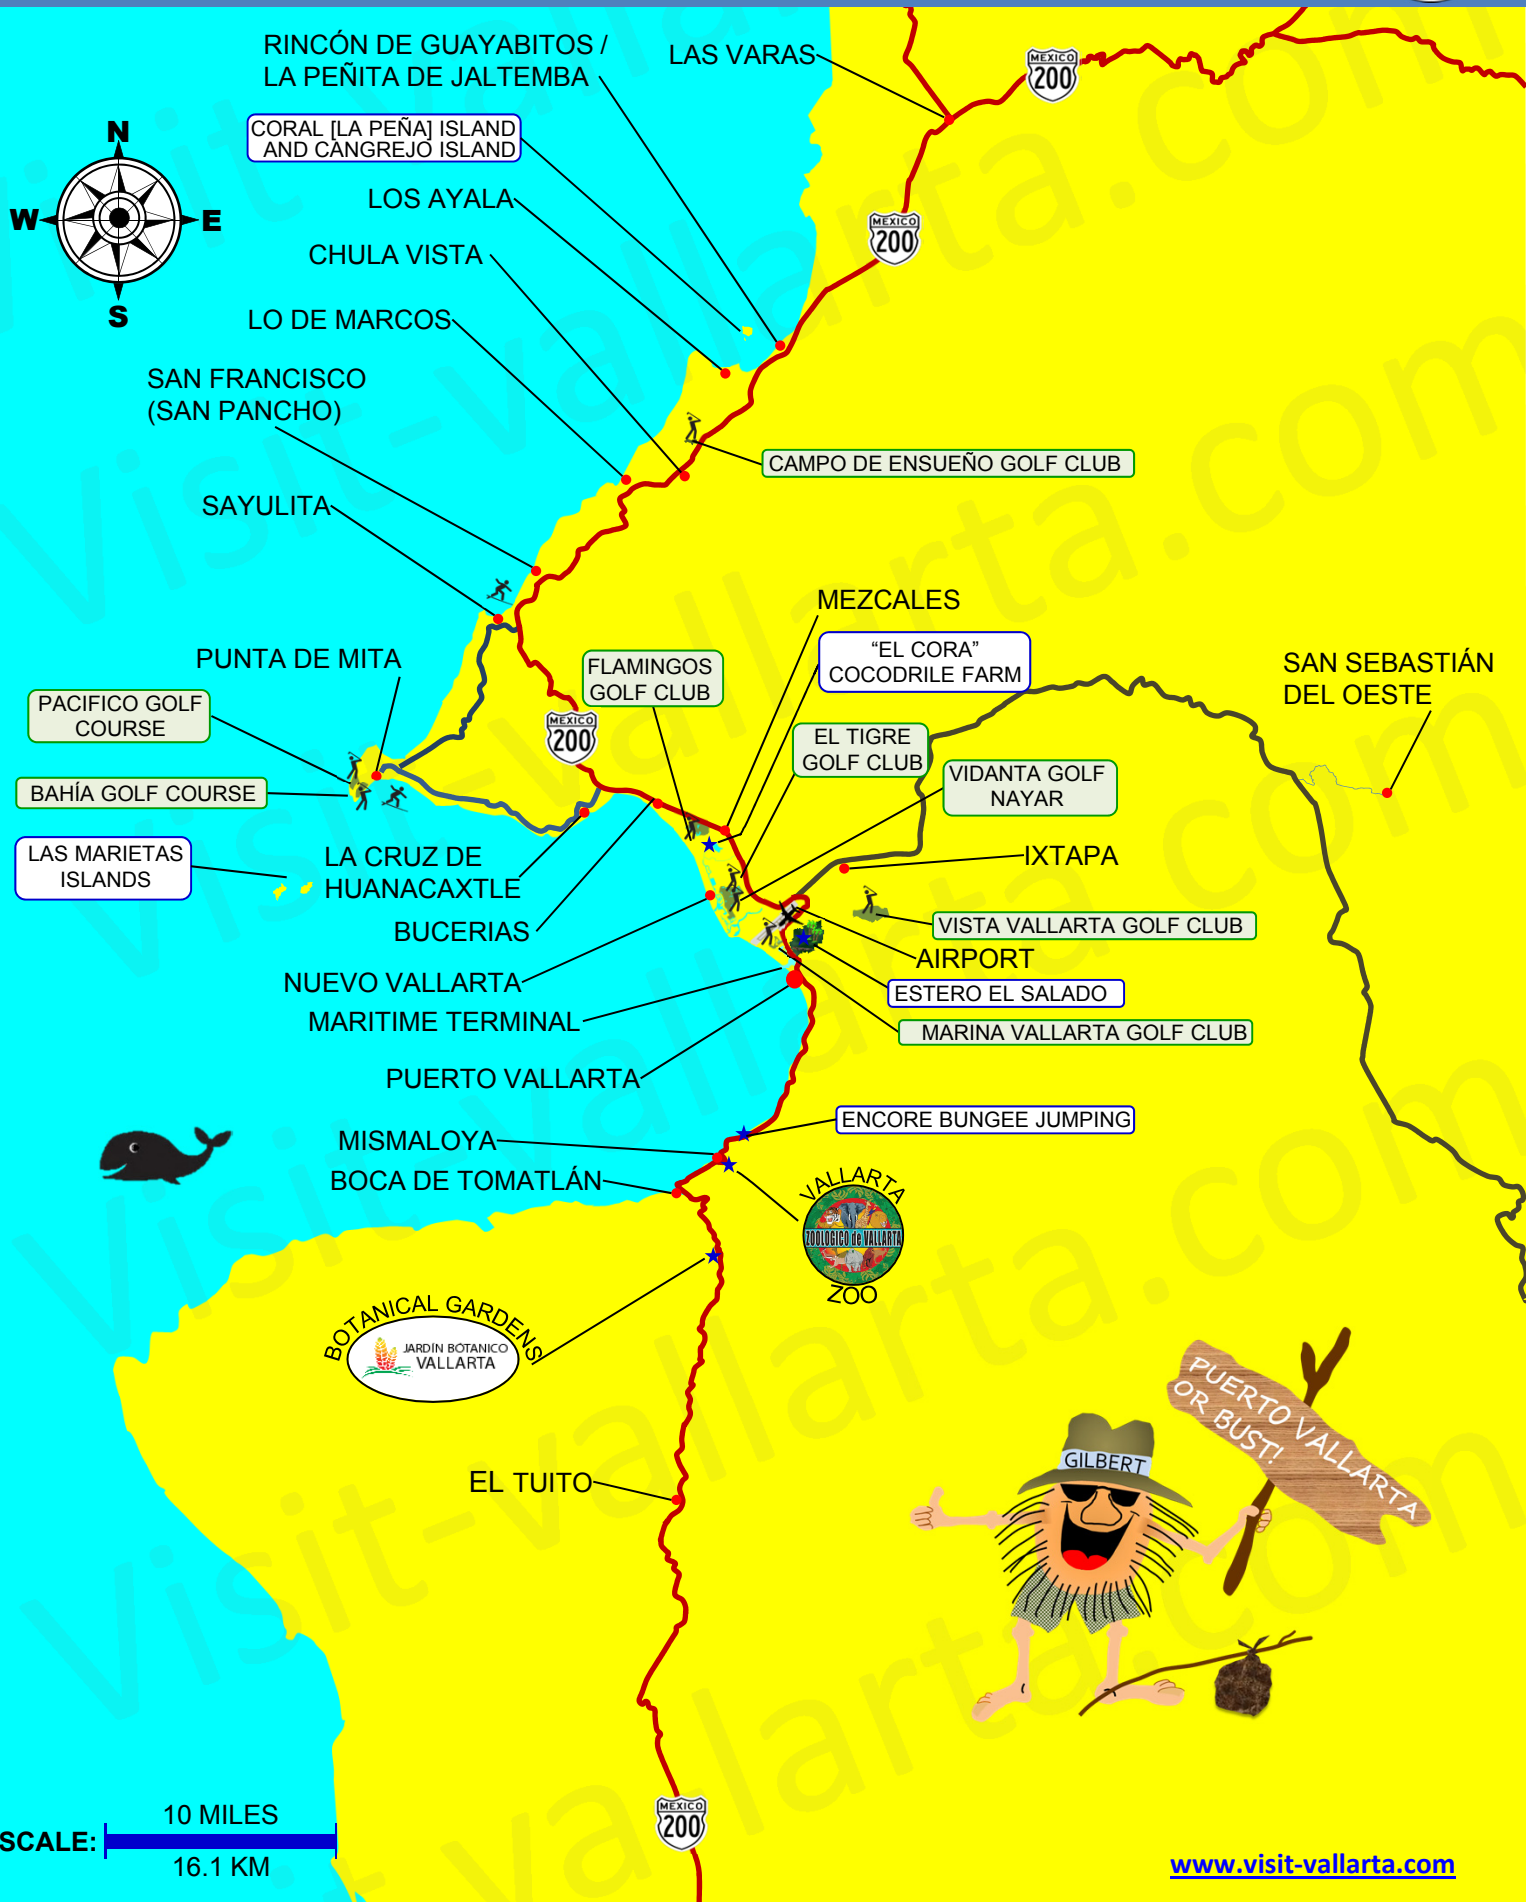

# PUERTO VALLARTA AND RIVIERA NAYARIT GETTING YOUR BEARINGS

SCALE: 10 MILES  
16.1 KM